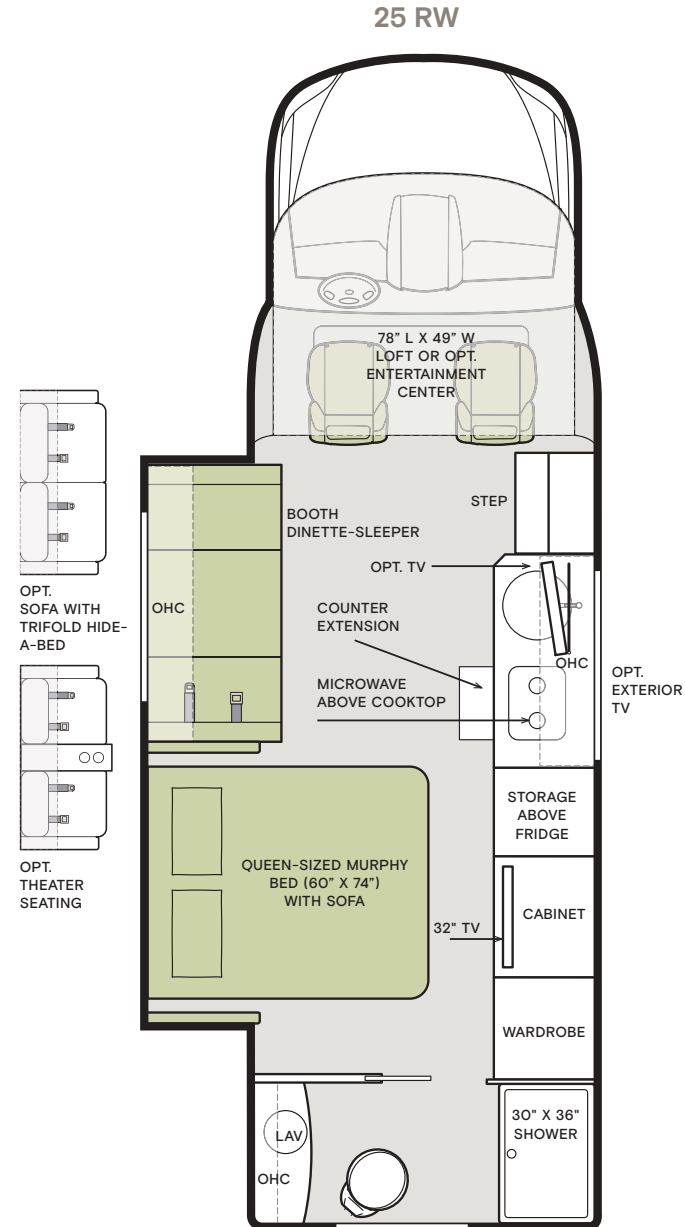

Floor Plans and Specifications

FLOOR PLAN	Overall Length (approx.)	Wheel Base	Overall Width ¹	Overall Height	Interior Height	Interior Width	Basement Storage (cubic feet, approx.)	Square Footage (approx.)	GAWR-Front (pounds)	GAWR-Rear (pounds)	GVWR (pounds)	Hitch Rating (pounds) ²	GCWR (pounds)
25 LW	25' 8"	170.3"	90"	11' 4"	80"	87"	130	146	4,410	7,720	11,030	5,000	15,250
25 RW	25' 8"	170.3"	90"	11' 4"	80"	87"	54	164	4,410	7,720	11,030	5,000	15,250

¹ The approximated coach width and length does not include side-view mirrors and rear ladders.

² Tow ratings and ability are subject to gross combined weight ratings on the tow vehicle. Hitch rated at 500-pound vertical tongue weight and includes 7-pin connector.