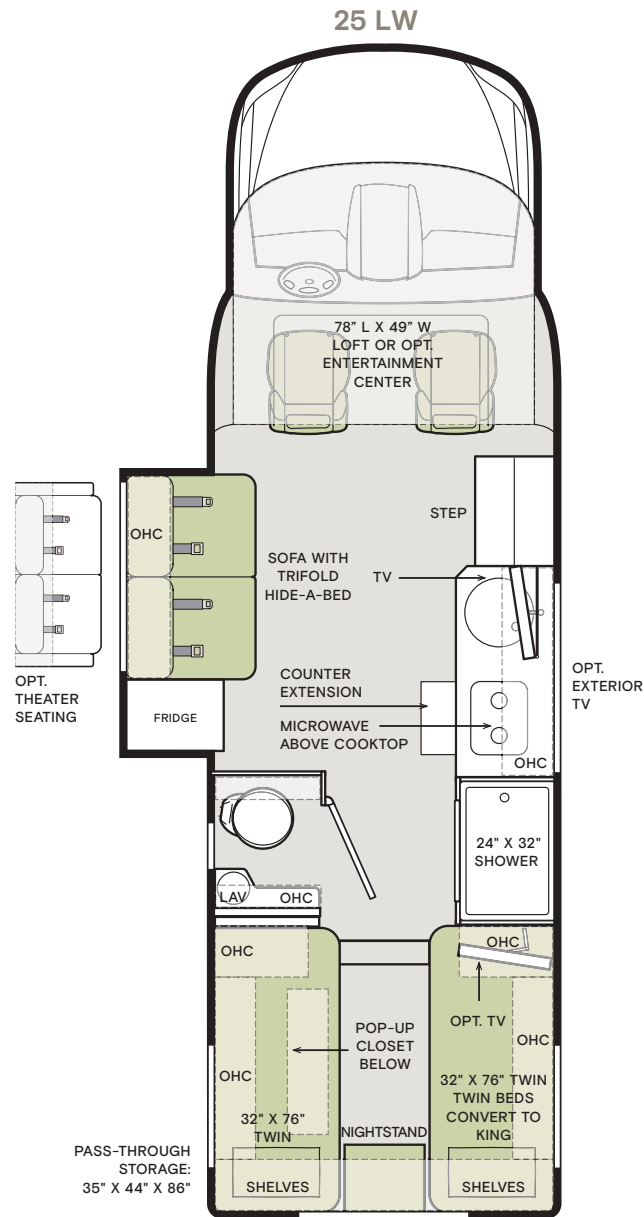

Floor Plans and Specifications

FLOOR PLAN	Overall Length (approx.)	Wheel Base	Overall Width ¹	Overall Height	Interior Height	Interior Width	Basement Storage (cubic feet, approx.)	Square Footage (approx.)	GAWR-Front (pounds)	GAWR-Rear (pounds)	GVWR (pounds)	Hitch Rating (pounds) ²	GCWR (pounds)
25 LW	25' 8"	170.3"	90"	11' 4"	80"	87"	130	146	4,410	7,720	11,030	5,000	15,250
25 RW	25' 8"	170.3"	90"	11' 4"	80"	87"	54	164	4,410	7,720	11,030	5,000	15,250

¹ The approximated coach width and length does not include side-view mirrors and rear ladders.

² Tow ratings and ability are subject to gross combined weight ratings on the tow vehicle. Hitch rated at 500-pound vertical tongue weight and includes 7-pin connector.